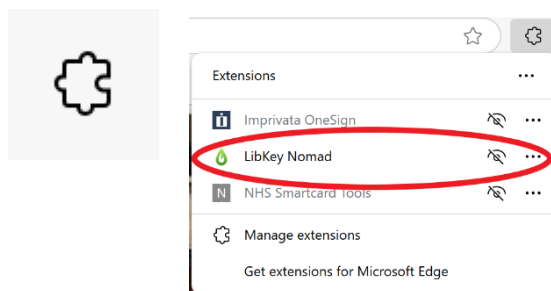

## INSTALLING LIBKEY NOMAD

LibKey Nomad makes locating full-text journal articles easier, and is a free browser extension made available by NHS England. Got further questions or want to request training on using LibKey Nomad? Email us: [gwh.alis@nhs.uk](mailto:gwh.alis@nhs.uk)

### ACCESSING LIBKEY NOMAD

LibKey Nomad should be installed on Microsoft Edge on all Trust PCs. Click on the jigsaw icon (extensions) and click on LibKey Nomad