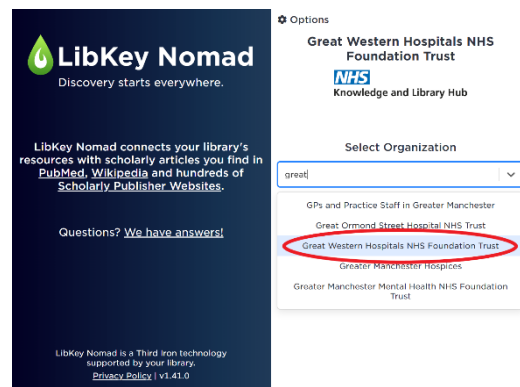

INSTALLING LIBKEY NOMAD

LibKey Nomad makes locating full-text journal articles easier, and is a free browser extension made available by NHS England. Got further questions or want to request training on using LibKey Nomad? Email us: gwh.alis@nhs.uk

ACCESSING LIBKEY NOMAD

LibKey Nomad should be installed on Microsoft Edge on all Trust PCs. Click on the jigsaw icon (extensions) and click on LibKey Nomad

CAN'T SEE THE ICON?

Download LibKey Nomad on Microsoft Edge (Trust Computers)

1. Click Extensions
2. Open Microsoft Edge Add-ons
3. Search LibKey Nomad
4. Select Add Extension

DOWNLOAD LIBKEY NOMAD ON OTHER BROWSERS

Visit this website: <https://thirdiron.com/downloadnomad/>

CHOOSING YOUR ORGANISATION

After installation, you will be asked to select your organisation. Start to type Great Western Hospitals NHS Foundation Trust and select the Trust when it appears.

USING LIBKEY NOMAD

When searching for articles, you will now see these buttons which take you to the full text article.

You will need an **OpenAthens** account to access the full text.

<https://openathens.nice.org.uk/>

If you still cannot access an article, you can request this from the library.

gwh.alis@nhs.uk